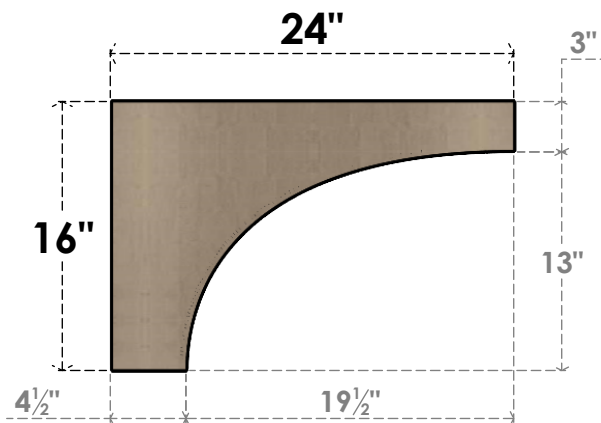

ITEM NUMBER: CORU08X24X16STORCPR

8"W X 24"D X 16"H SERIES 3 CLASSIC STOCKPORT ROUGH CEDAR
TIMBERTHANE FAUX WOOD CORBEL, PRIMED

SIDE PROFILE

FRONT PROFILE

ISOMETRIC

EKENA MILLWORK
2300 WEST MAIN ST.
CLARKSVILLE, TX 75426
TOLL FREE: 866-607-0453
WWW.EKENAMILLWORK.COM

NOTES

1. INSTALLATION TO BE COMPLETED IN ACCORDANCE WITH MANUFACTURER'S SPECIFICATIONS.
2. DRAWING MAY NOT BE TO SCALE
3. THIS DRAWING IS INTENDED FOR DESIGN AND PLANNING PURPOSES ONLY.
4. ALL INFORMATION CONTAINED HEREIN WAS CURRENT AT THE TIME OF DEVELOPMENT BUT MUST BE REVIEWED AND APPROVED BY THE PRODUCT MANUFACTURER TO BE CONSIDERED ACCURATE.
5. TIMBERTHANE ARCHITECTURAL PRODUCTS ARE MADE FROM HIGH DENSITY URETHANE AND COME FACTORY PRIMED