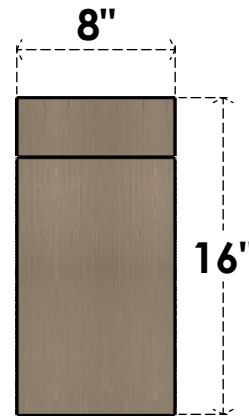

ITEM NUMBER: CORU08X24X16STORCPR

8"W X 24"D X 16"H SERIES 3 CLASSIC STOCKPORT ROUGH CEDAR
TIMBERTHANE FAUX WOOD CORBEL, PRIMED

SIDE PROFILE

FRONT PROFILE

ISOMETRIC

EKENA MILLWORK
2300 WEST MAIN ST.
CLARKSVILLE, TX 75426
TOLL FREE: 866-607-0453
WWW.EKENAMILLWORK.COM