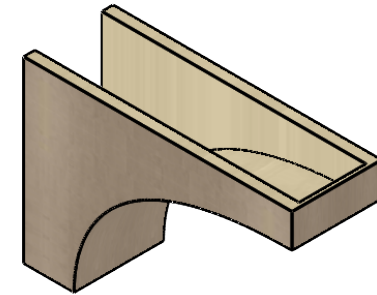

ITEM NUMBER: CORU08X24X16STORCPR

8"W X 24"D X 16"H SERIES 3 CLASSIC STOCKPORT ROUGH CEDAR
TIMBERTHANE FAUX WOOD CORBEL, PRIMED

SIDE PROFILE

FRONT PROFILE

ISOMETRIC

EKENA MILLWORK
2300 WEST MAIN ST.
CLARKSVILLE, TX 75426
TOLL FREE: 866-607-0453
WWW.EKENAMILLWORK.COM

NOTES

1. INSTALLATION TO BE COMPLETED IN ACCORDANCE WITH MANUFACTURER'S SPECIFICATIONS.
2. DRAWING MAY NOT BE TO SCALE
3. THIS DRAWING IS INTENDED FOR DESIGN AND PLANNING PURPOSES ONLY.
4. ALL INFORMATION CONTAINED HEREIN WAS CURRENT AT THE TIME OF DEVELOPMENT BUT MUST BE REVIEWED AND APPROVED BY THE PRODUCT MANUFACTURER TO BE CONSIDERED ACCURATE.
5. TIMBERTHANE ARCHITECTURAL PRODUCTS ARE MADE FROM HIGH DENSITY URETHANE AND COME FACTORY PRIMED